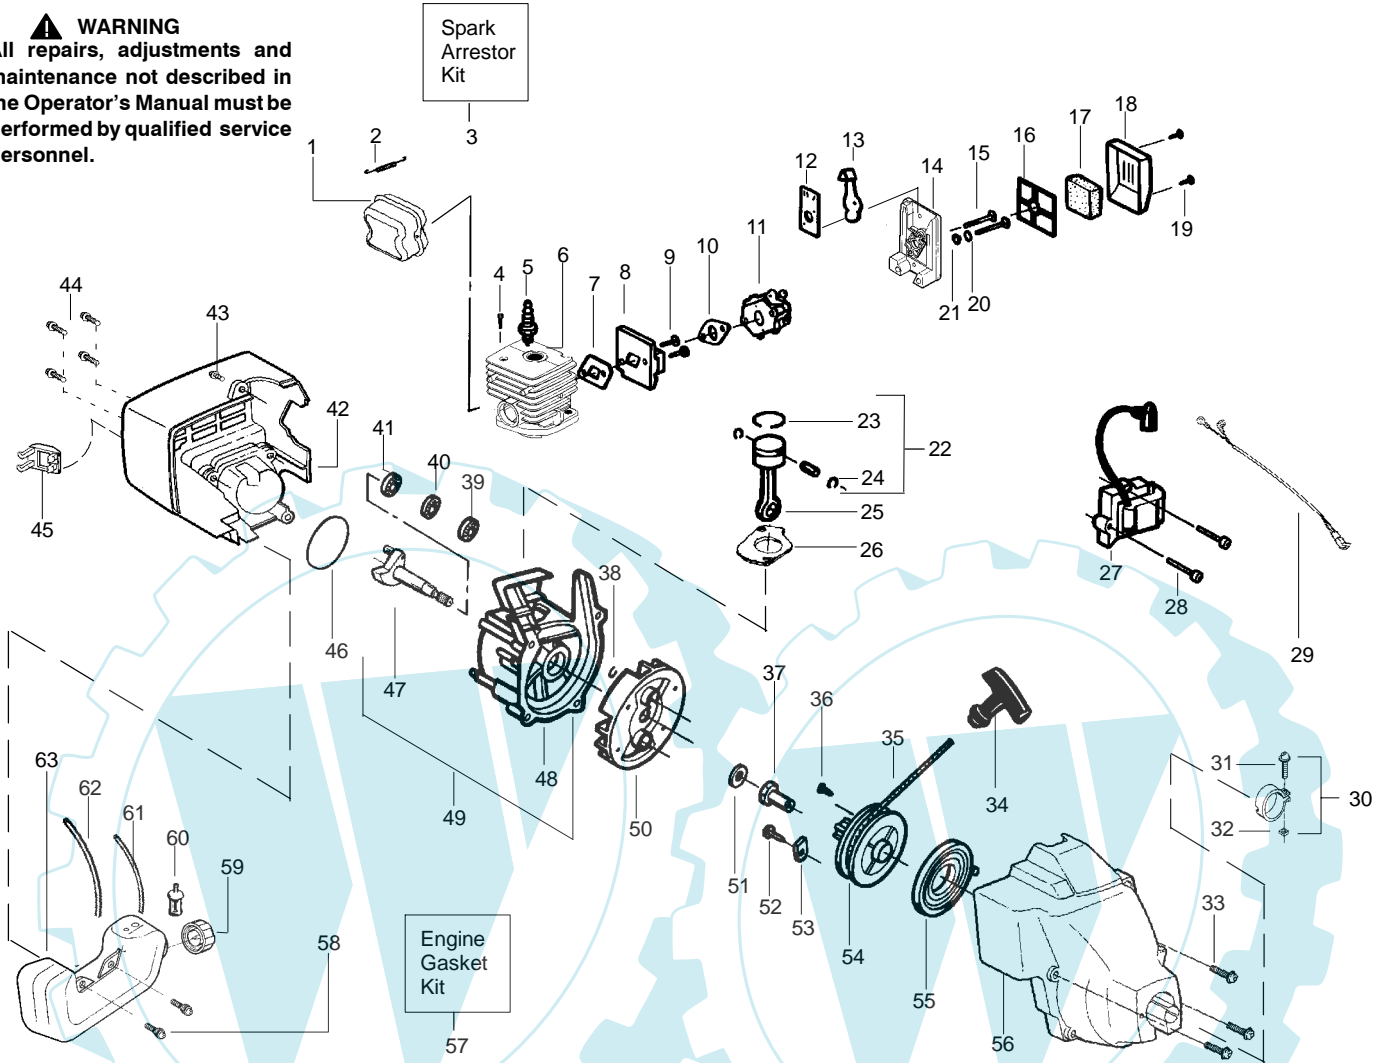

PARTS LIST NO. 530164310		McCULLOCH PARTS LIST	MODEL(s) Trim Mac 251 SST	
DATE 12/30/03	Replaces 530164310 - 9/25/03		Note: Illustration may differ from actual model due to design changes	PAGE NO. 2

⚠ WARNING
All repairs, adjustments and maintenance not described in the Operator's Manual must be performed by qualified service personnel.

Ref.	Part No.	Description	Ref.	Part No.	Description	Ref.	Part No.	Description
1.	530071396	Kit - Muffler (incl. 2)	22.	530071833	Kit - Piston (Incl. 23, 24 & Pin)	45.	530054536	Guard-Muffler
2.	530042088	Spring-Muffler	23.	530055120	Ring-Piston	46.	530071363	O-Ring-C'case (kit)
3.	530071391	Kit-Spark Arrestor	24.	530015162	Retainer-Piston Pin	47.	530054753	Assy-Crankshaft
4.	530015953	Screw-Cylinder	25.	530069945	Kit-Connecting Rod Assy	48.	530071627	Kit-Crankcase (Incl. 39-41)
5.	Champion	Spark Plug (RCJ 6Y)	26.	530071363	Gasket-Cylinder (kit)	49.	530071624	Assy-C'case & C'shaft (Incl. 38,47,48)
6.	530071359	Kit-Cylinder	27.	530039163	Module-Ignition	50.	530069886	Assy-Flywheel
7.	530071363	Gasket-Cyl/Carb.(kit)	28.	530016357	Screw	51.	530015828	Washer-Flat
8.	530057634	Adaptor-Carb.	29.	530049018	Assy-Switch Wire	52.	530015775	Screw
9.	530016014	Screw	30.	530056365	Assy-Nose Cone Clamp (Incls. 31 & 32)	53.	530027523	Retainer
10.	530071363	Gasket-Carb.(kit)	31.	530016381	Screw-Nose Cone	54.	530069400	Kit-Starter Pulley (Incl. 36)
11.	530071630	Kit - Carburetor Ass'y (C1U-W7D)	32.	530016382	Nut-Nose Cone	55.	530042085	Spring-Starter
Repair kits are not available for this carb. - Please order complete assy.			33.	530015810	Screw	56.	530071677	Kit-Fan Hsg. Assy.
12.	530038747	Plate-Choke Mounting	34.	530027569	Handle-Starter	57.	530071363	Kit-Engine Gasket (Incl. 7,10,26,46)
13.	530038686	Shutter-Choke	35.	530069232	Kit - Rope	58.	530016379	Retainer-Fuel Tank
14.	530052431	Box-Air	36.	530016392	Screw	59.	530014347	Assy-Fuel Cap w/ret.
15.	530016393	Screw	37.	530038604	Coupling-Drive	60.	530095646	Assy-Fuel Pickup
16.	530036569	Plate - Filter Support	38.	530015941	Retain. Ring-C'shaft	61.	530069247	Kit-Fuel Line (Small)
17.	530036575	Foam-Air Filter	39.	530055728	Bearing-Outer	62.	530069216	Kit-Fuel Line (Large)
18.	530036568	Cover-Air Filter	40.	530019264	Seal-C'case	63.	530049296	Assy-Fuel Tank (Incl. cap, fuel line, filter)
19.	530016349	Screw	41.	530032125	Bearing-Inner			
20.	530015852	Spacer-Choke	42.	530057026	Shroud-Rear			
21.	530015254	Washer	43.	530015934	Screw			
			44.	530015810	Screw			

↗ = NEW PART NUMBER FOR THIS IPL   * = REFER TO THE SERVICE REFERENCE INDICATED FOR MORE INFORMATION. (LOCATED AT END OF IPL)