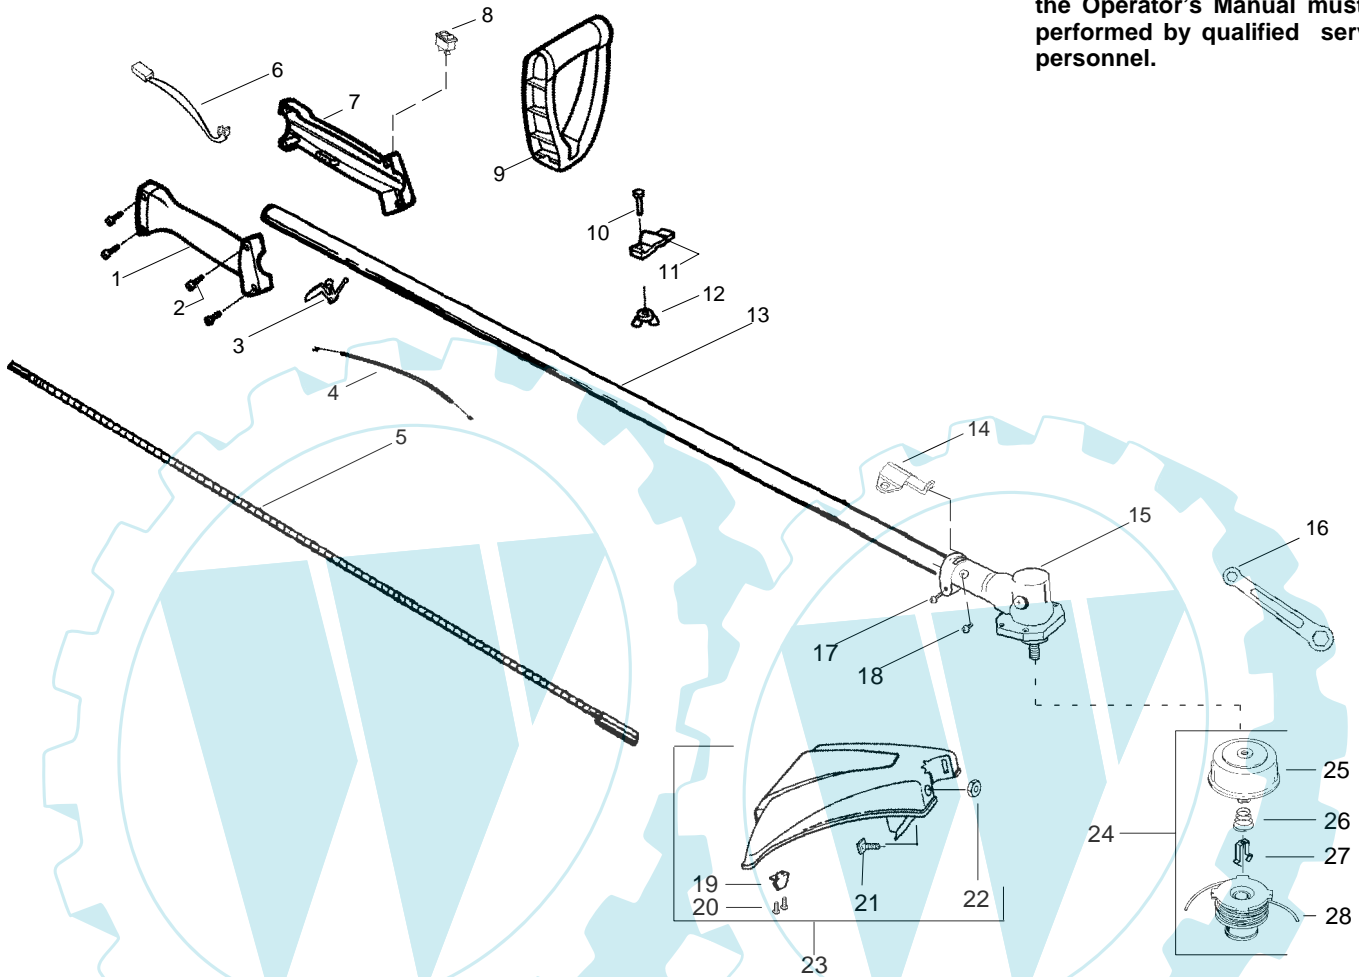

PARTS LIST NO. 530164310		McCULLOCH . PARTS LIST	MODEL(s) Trim Mac 251 SST
DATE 12/30/03	Replaces 530164310 - 9/25/03		Note: Illustration may differ from actual model due to design changes

⚠ WARNING

All repairs, adjustments and maintenance not described in the Operator's Manual must be performed by qualified service personnel.

Ref.	Part No.	Description	Ref.	Part No.	Description
1.	530069888	Kit-Throttle Hsg. (Right)	18.	530016224	Screw
2.	530016273	Screw-Throttle Hsg.	19.	530052285	Line Limiter
3.	530038682	Trigger	20.	530015966	Screw-Line Limiter
4.	530036744	Assy-Throttle Cable	21.	530015820	Bolt
5.	530096075	Flex-Drive Shaft	22.	530015197	Nut
6.	530054183	Assy-Leadwire	23.	530071804	Kit-Shield Ass'y. (incl. 16,19,20,21,22)
7.	530095382	Throttle Hsg. (Left)	24.	530056498	Assy-Cutting Head (Incl. 25-28)
8.	530069572	Kit-Switch	25.	530095772	Hub Ass'y
9.	530038708	Assist Handle	26.	530053241	Spring
10.	530015820	Bolt	27.	530401957	Clip-Retainer-Head
11.	530094742	Clamp-Handle	28.	530056500	Assy-Spool w/Line
12.	530016152	Wingnut			Not Shown
13.	530071801	Assy-Drive Shaft Hsg.			Operator Manual
14.	530096067	Bracket-Shield			(Scan)
15.	530096068	Assy-Gear Box	✓	530164485	(Euro)
16.	530056401	Wrench	✓	530164486	Shaft Warning Decal
17.	530016014	Screw		530056462	

✓ = NEW PART NUMBER FOR THIS IPL

★ = REFER TO THE SERVICE REFERENCE INDICATED FOR MORE INFORMATION. (LOCATED AT END OF IPL)

PARTS LIST NO. 530164310		McCULLOCH PARTS LIST	MODEL(s) Trim Mac 251 SST
DATE 12/30/03	Replaces 530164310 - 9/25/03		Note: Illustration may differ from actual model due to design changes

↗ = NEW PART NUMBER FOR THIS IPL * = REFER TO THE SERVICE REFERENCE INDICATED FOR MORE INFORMATION. (LOCATED AT END OF IPL)